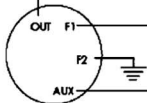

AIRCRAFT BUS

ALTERNATOR
CIRCUIT
BREAKER
70 AMP
MAXIMUM

FIELD CIRCUIT
BREAKER / SWITCH
5AMP

INDICATOR
FUSE, OR
CIRCUIT
BREAKER
1AMP

R1224
REGULATOR

ALTERNATOR
INOPERATIVE
LAMP

AUX WIRE

ALTERNATOR