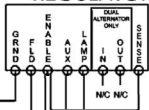

AIRCRAFT BUS

ALTERNATOR
CIRCUIT
BREAKER
70 AMP
MAXIMUM

FIELD CIRCUIT
BREAKER / SWITCH
5AMP

INDICATOR
FUSE, OR
CIRCUIT
BREAKER
1AMP

R1224
REGULATOR

ALTERNATOR
INOPERATIVE
LAMP

AUX WIRE

ALTERNATOR